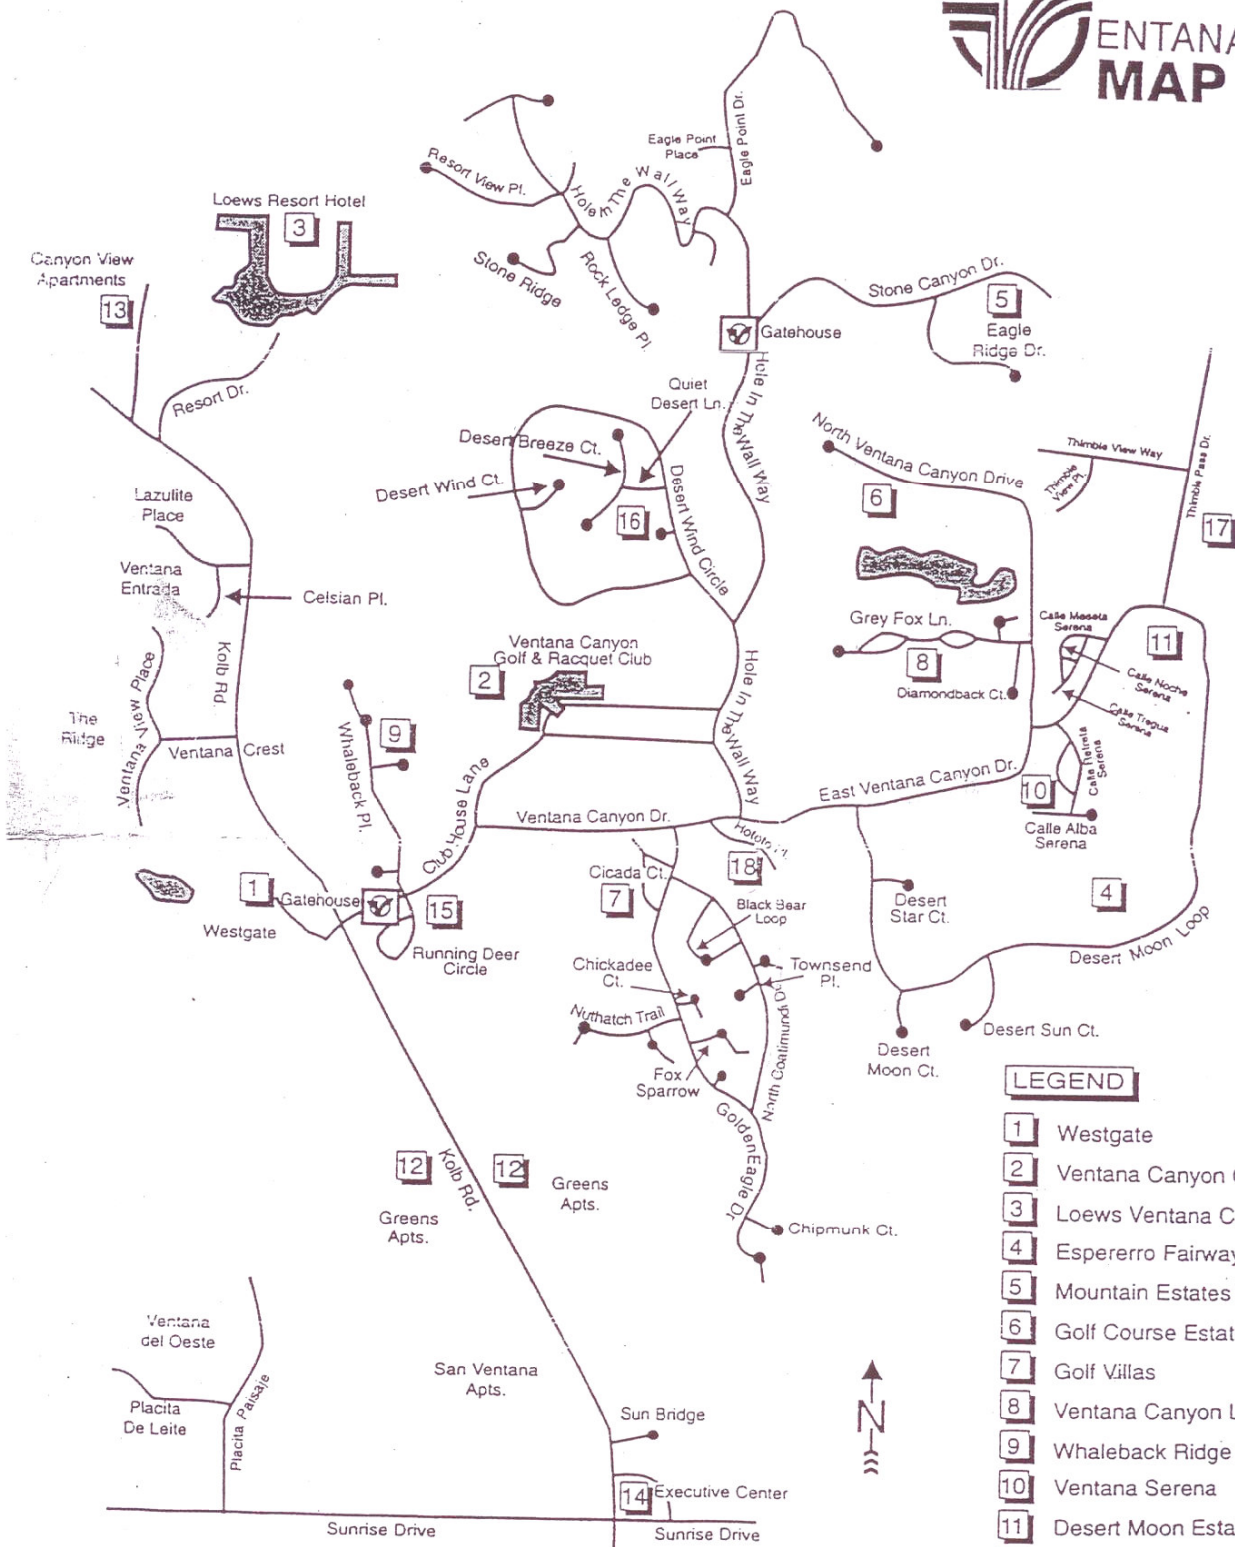

# VENTANA CANYON MAP GUIDE

### LEGEND

- 1** Westgate
- 2** Ventana Canyon Golf & Racquet Club
- 3** Loews Ventana Canyon Resort
- 4** Espererro Fairway Estate Homes
- 5** Mountain Estates Homesites
- 6** Golf Course Estates Homesites
- 7** Golf Villas
- 8** Ventana Canyon Lake Estates
- 9** Whaleback Ridge Estates
- 10** Ventana Serena
- 11** Desert Moon Estates
- 12** The Greens Apartments
- 13** Canyon View Apartments
- 14** Ventana Canyon Executive Center
- 15** Deer Run
- 16** Country Club Estates
- 17** Espererro Canyon
- 18** Golf Maintenance