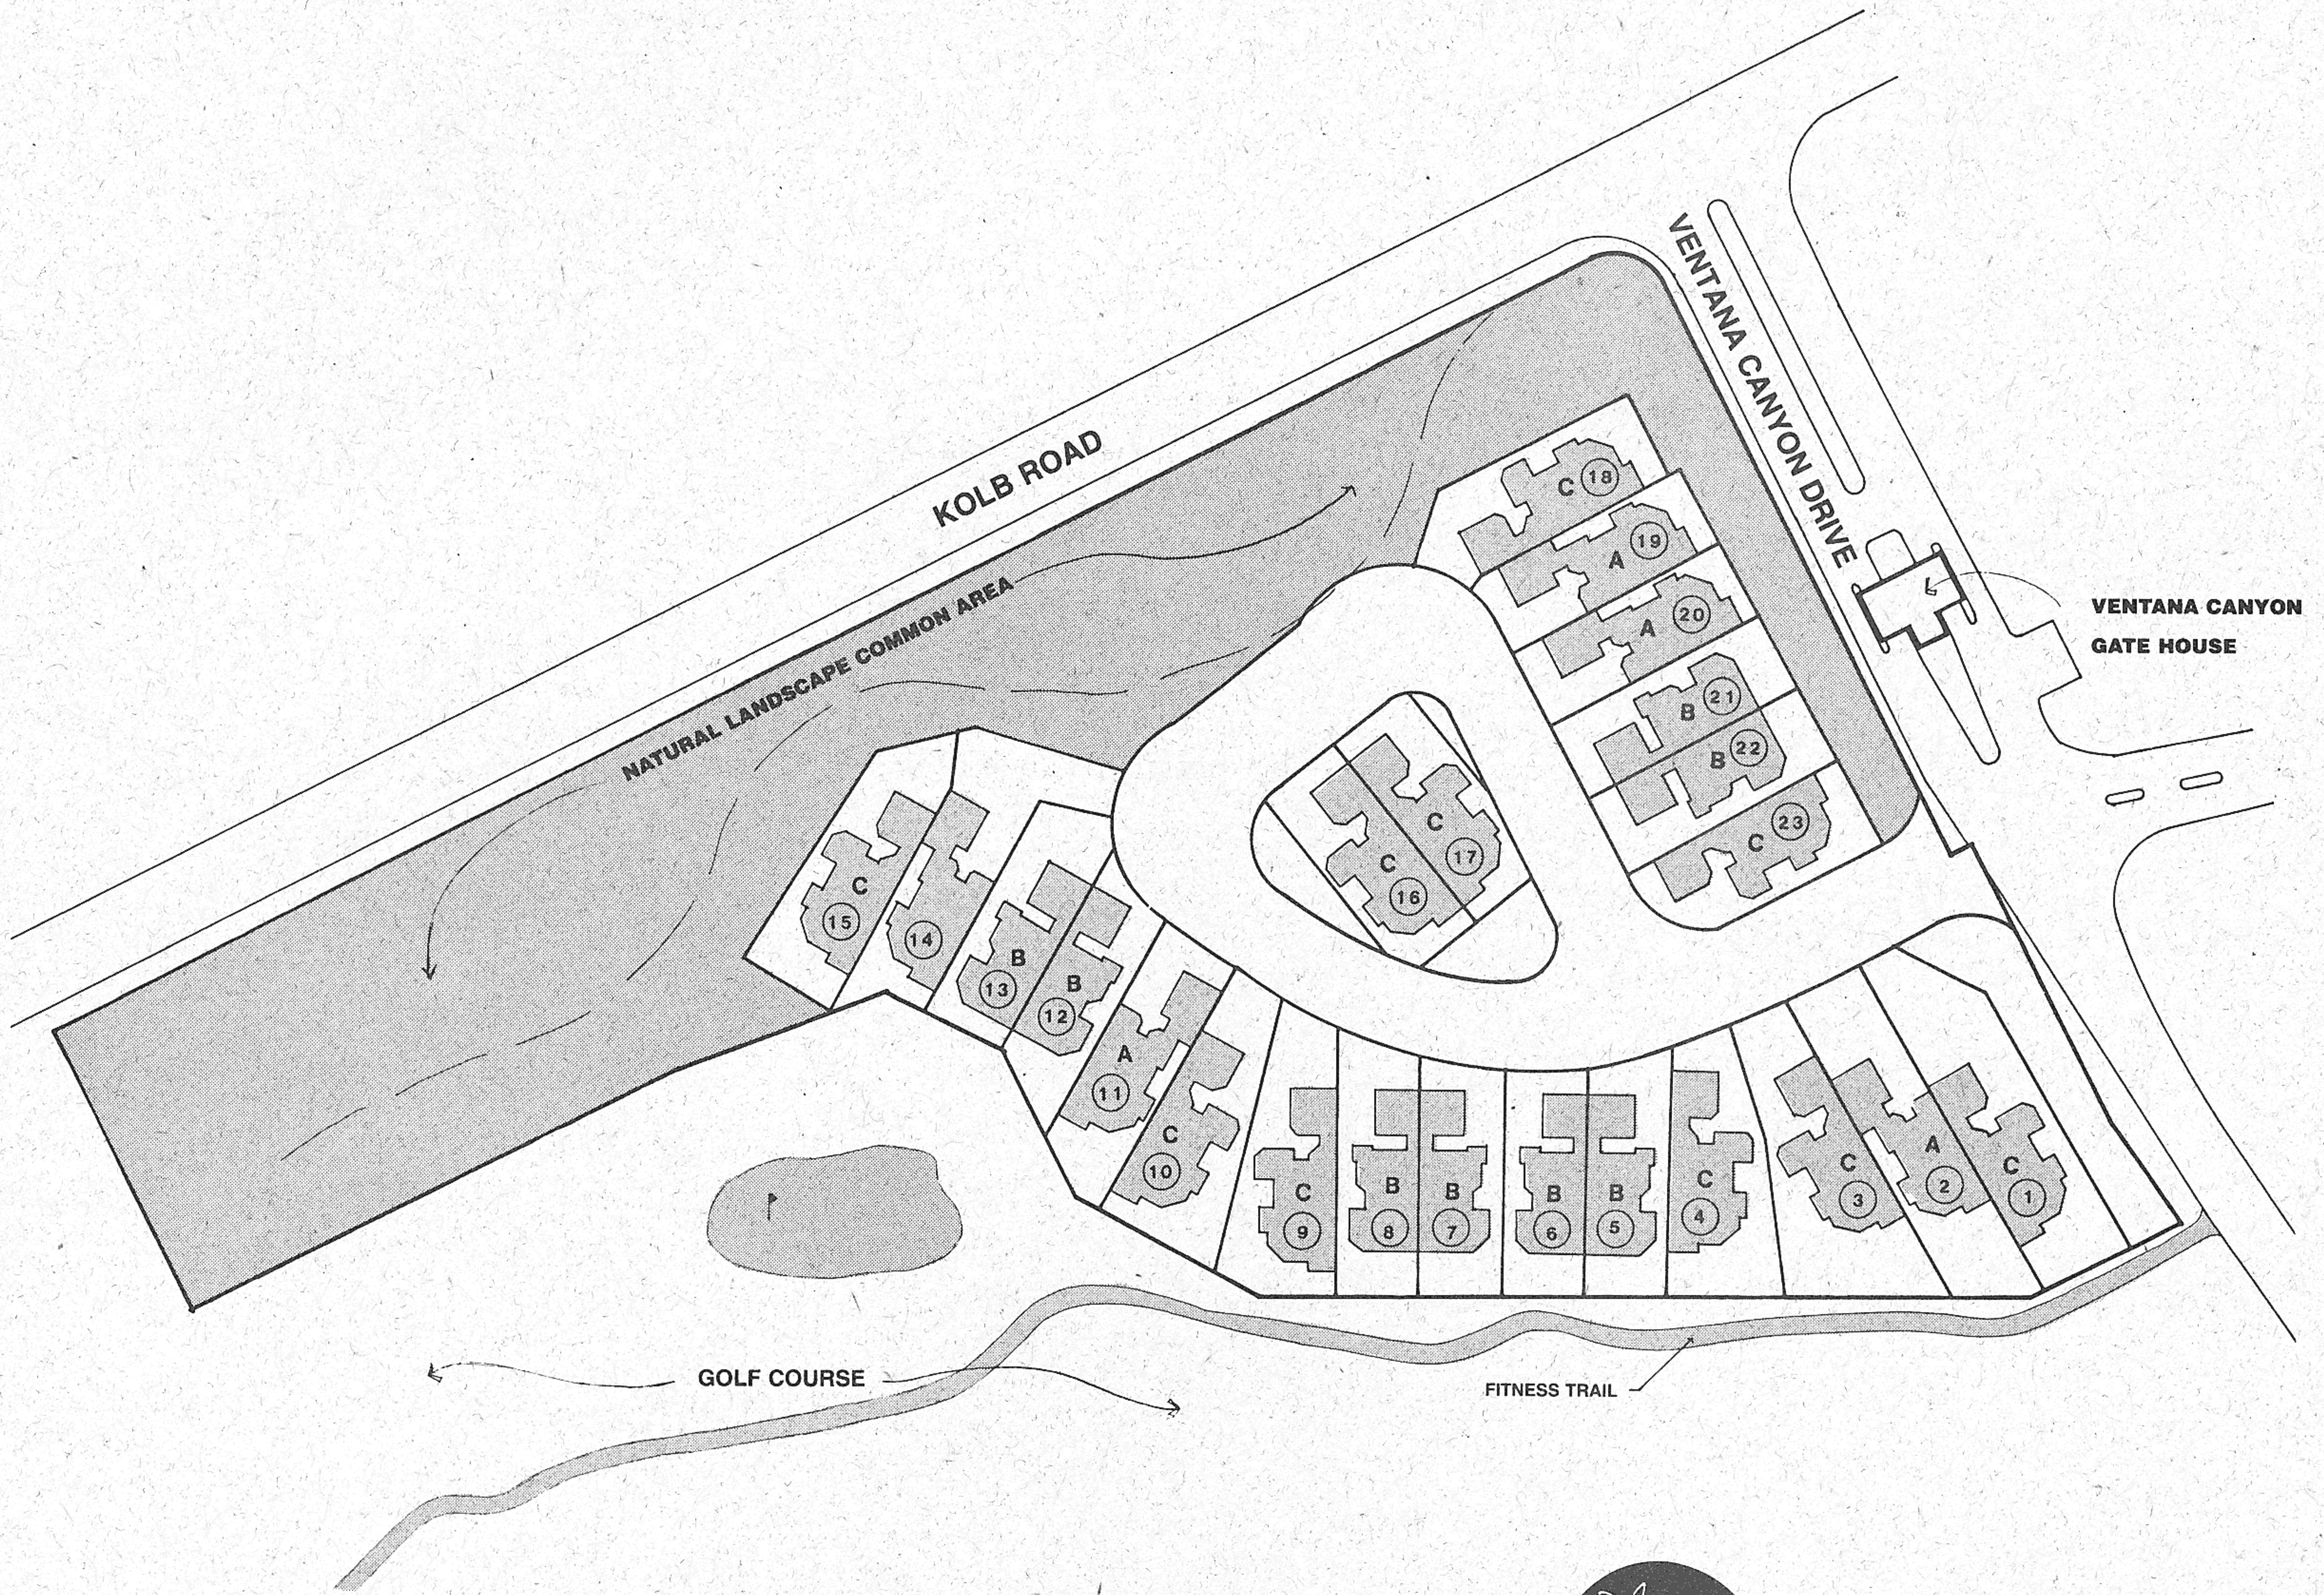

SITE PLAN

Deer Run
AT VENTANA CANYON